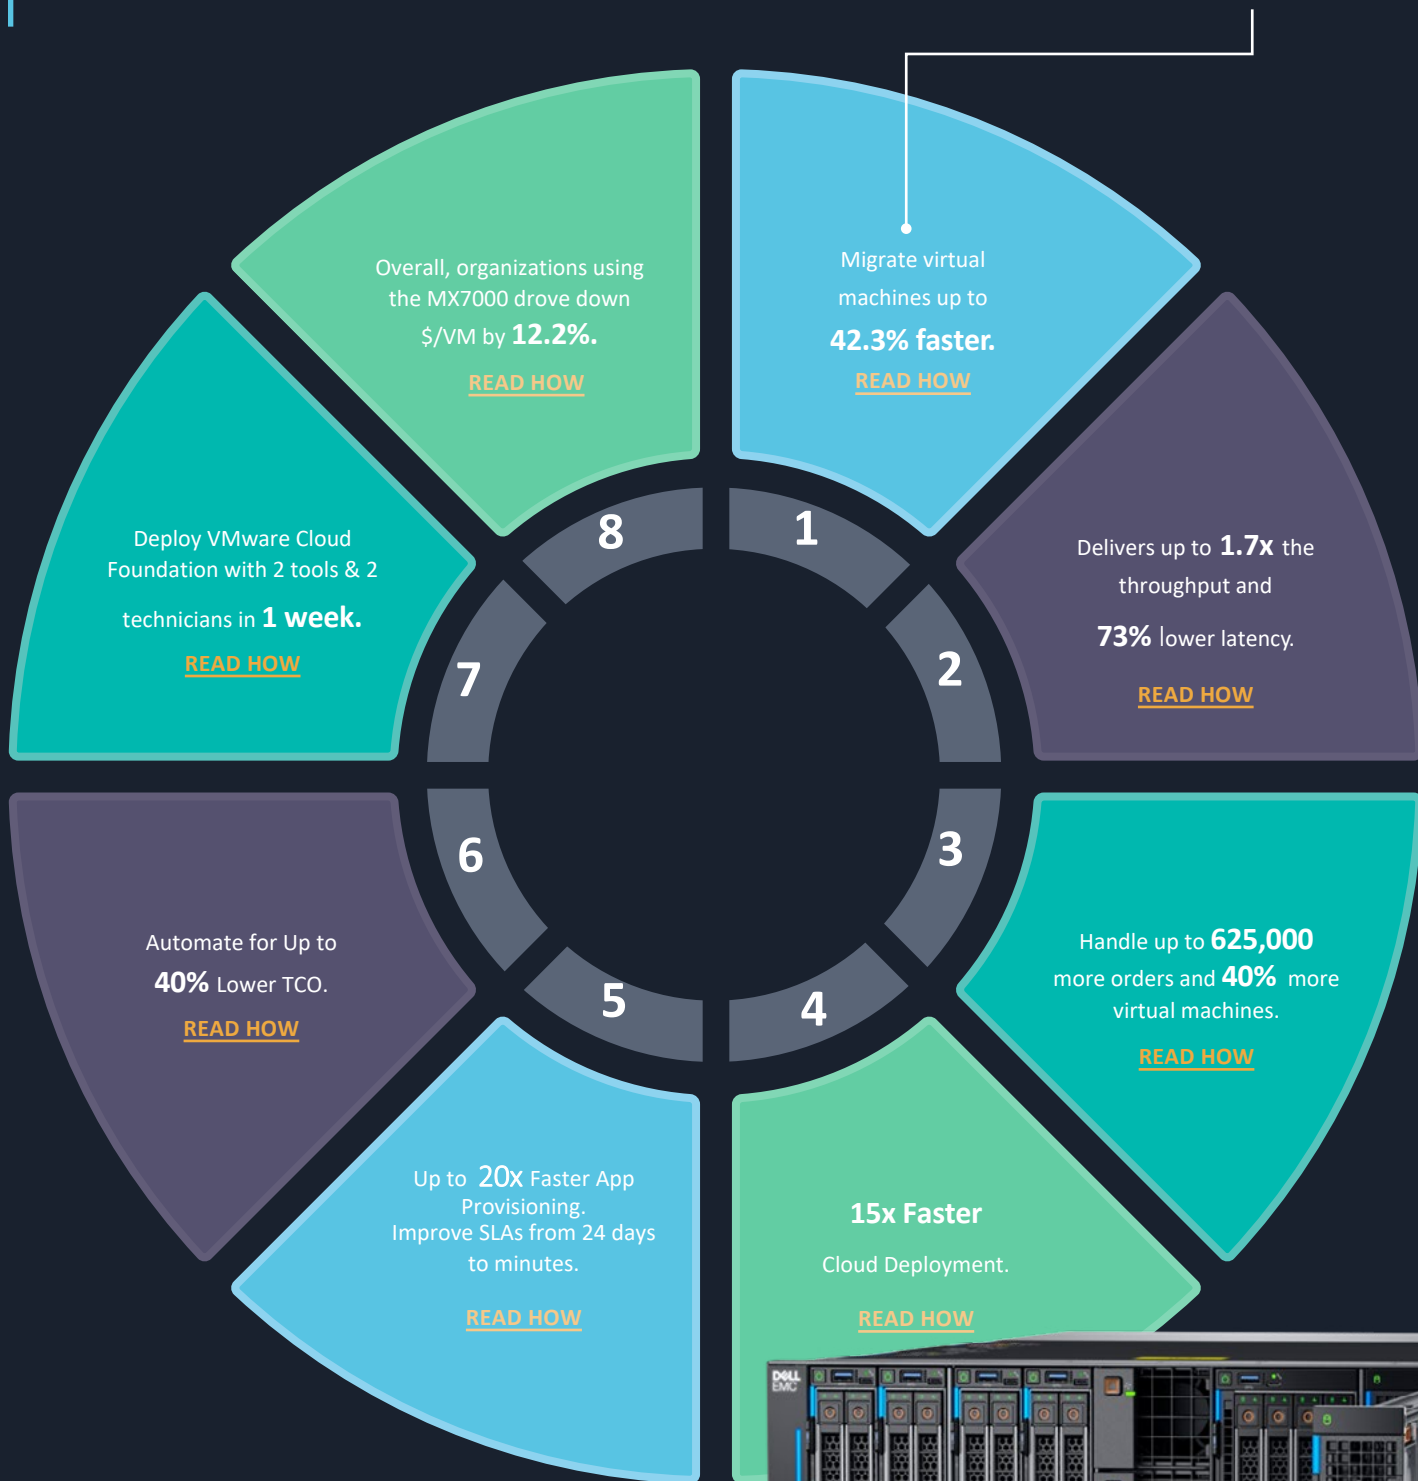

Eight Ways PowerEdge MX Enhances VMware Deployments

Dell EMC has, since the launch of the PowerEdge MX, come up with dozens of resources that highlight the performance, reliability, and economics advantages of the platform. As part of a Validated Cloud Design

using VMware Cloud Foundations, Dell and third-party analysts have uncovered significant advantages for organizations who built software defined data centers and hybrid clouds. These advantages include:

The Dell EMC PowerEdge MX family, with VMware Cloud Foundation, is a mature and proven platform for delivering full-fledged software defined data centers and hybrid cloud. [To learn more, Dell EMC resources can be found here.](#)

Derive Technologies is a Minority-Owned Business Enterprise (MBE) and a brand-agnostic full-service IT integrator aligned with best-of-breed technology to optimize and empower your IT environment.

Contact Us

www.derivetech.com | (212) 263-1111 | info@derivetech.com
40 Wall Street, 20th Floor, New York, NY 10005, US