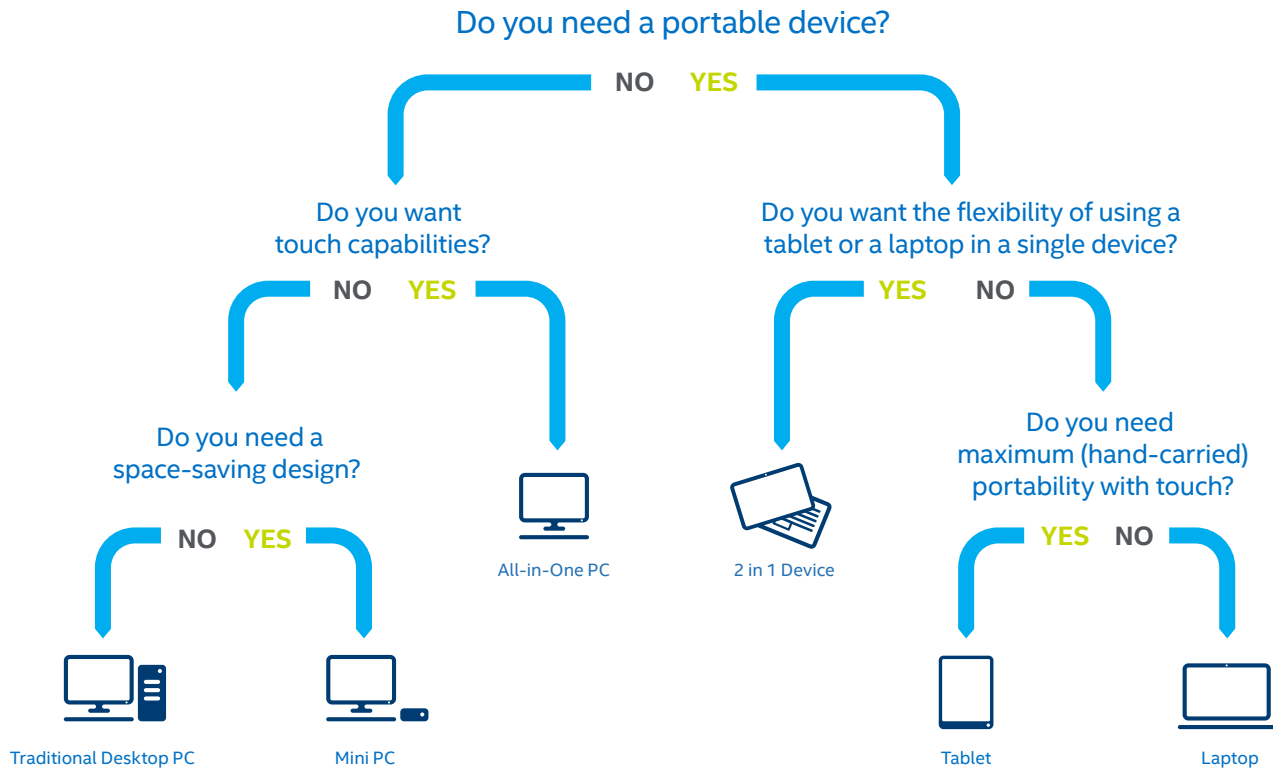

# Intel Inside®. Smarter Devices Outside.

Which form factor meets your business needs? In today's business environment, there is no one-size-fits-all solution. Use this quick guide to determine which form factor is right for you.

## Desktop Device Options

### Traditional Desktop PC

- Designed for users who want a range of performance options available in an expandable, stationary form factor.

### All-in-One PC

- Ideal for users who want a stationary form factor with modern touch capabilities.
- Stylish and sleek compact design, ideal for customer-facing locations.
- The highly portable All-in-One offers the flexibility of touch and multitouch capabilities for easier collaboration.